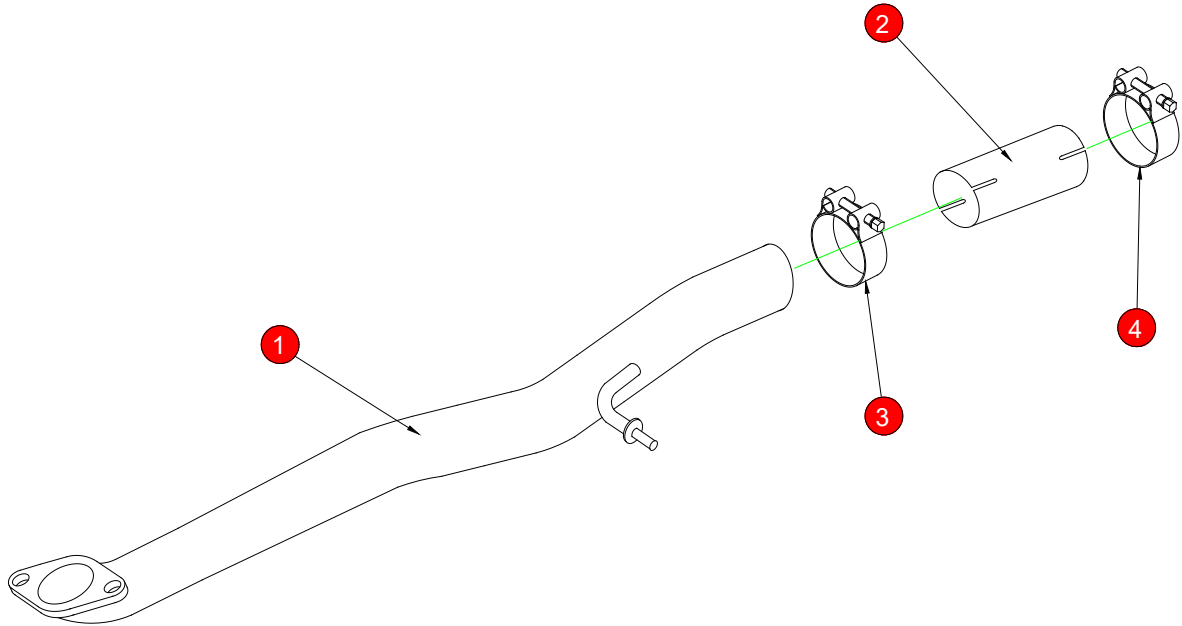

CAR	Ford Fiesta 2.0L ST150	PART NO.	SFDC068
YEAR	04-08	FIT KITS	136 FK
NOTES	Where not supplied use original fittings	FEATURES	Pipe Diameter:- 63mm/ 2.5"

NO.	PART NO.	DESCRIPTION	QTY
1	1140FD	De-Cat	1
Fit Kit			
2	AD55	4 slots 63.4Ø I.D (50mm) 55.5 I.D 4 slots	1
3	Z016.10064	65mm H/D Clamp	1
4	Z016.10004	55-59mm Band Clamp	1
	DWG. 2112	Cut off point	1

CLASSIFICATION	Motorsport Use Only
HOMOLOGATED	No
DATE	07/08/12
ISSUE	02
AUTHORISED	T.ROWLEY

NOTE: ENSURE SCORPION SYSTEM IS CLEAR OF MOVING PARTS AND ALL ORIGINAL FUNCTIONS WORK CORRECTLY.

**CAT BACK
CUT OFF
POINT.**

MEASURE FROM THE WELD ON ORIGINAL EX-HAUST 120mm TOWARDS BACK OF CAR, MARK THE PIPE THEN CUT ORIGINAL PIPE, MAKING SURE THE PIPE WORK STAYS SQUARE

Checked By _____